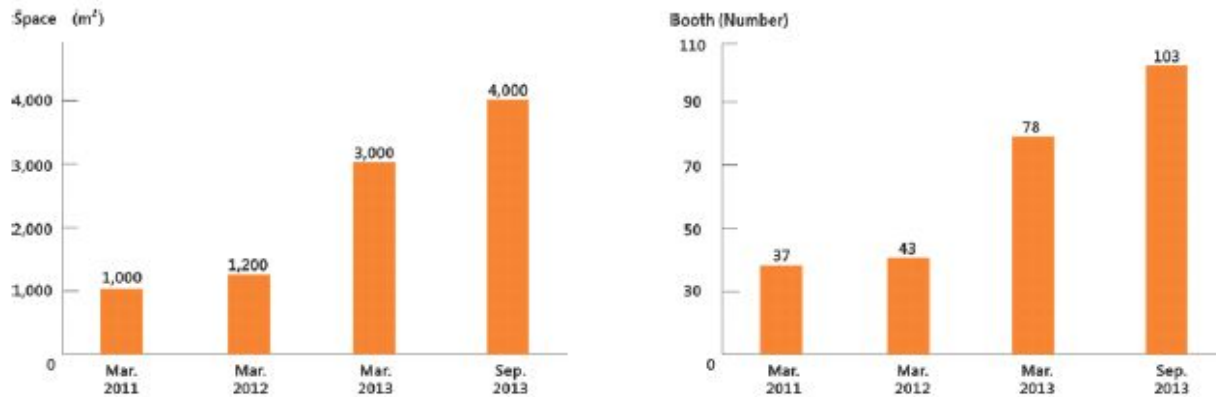

海外置业·移民·投资
Overseas Property·Immigration·Investment

2013 海外置业·移民·投资(上海)展览会

Overseas Property & Immigration & Investment Fair, 2013

OPI fairs in 2013

Covering an exhibition area of over **15,000** Square meters
Arresting top overseas real estate enterprises and immigration serviced agencies of more than **300** all over the world
Over **2,000** overseas projects are well presented through our fair
Attracting **45,822** visitors at home and abroad
Intention to turnover on site reaches **CNY1,000,000,000**

Analysis Report

www.shanghaiexhibitions.com

Diagram of exhibition annual increase

Exhibitors Resources

Purpose of Visit Analysis

Visitors Position Analysis

5th Overseas Property & Immigration & Investment Fair
 6th Overseas Property & Immigration & Investment Fair
 7th Overseas Property & Immigration & Investment Fair