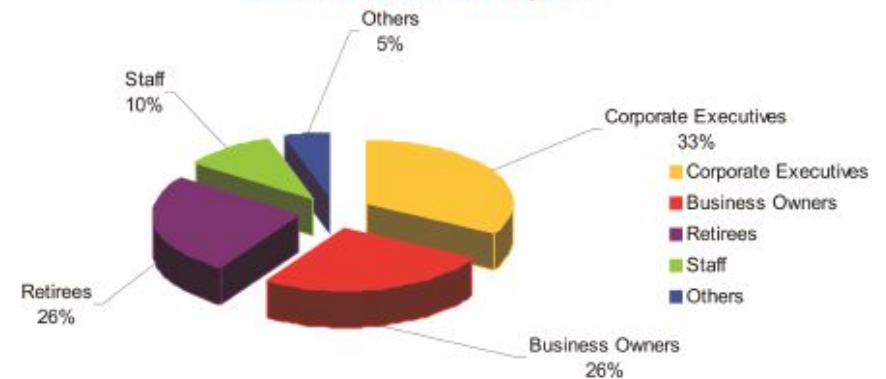

海外置业·移民·投资
Overseas Property·Immigration·Investment

2013 海外置业·移民·投资(上海)展览会

Overseas Property & Immigration & Investment Fair, 2013

OPI fairs in 2013

Covering an exhibition area of over **15,000** Square meters
Arresting top overseas real estate enterprises and immigration serviced agencies of more than **300** all over the world
Over **2,000** overseas projects are well presented through our fair
Attracting **45,822** visitors at home and abroad
Intention to turnover on site reaches **CNY1,000,000,000**

Analysis Report

www.shanghaiexhibitions.com

Diagram of exhibition annual increase

Exhibitors Resources

Purpose of Visit Analysis

Visitors Position Analysis

5th Overseas Property & Immigration & Investment Fair
 6th Overseas Property & Immigration & Investment Fair
 7th Overseas Property & Immigration & Investment Fair