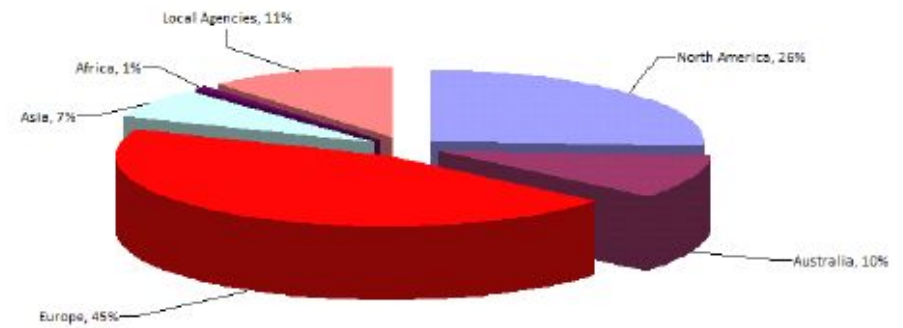

海外置业·移民·投资
Overseas Property·Immigration·Investment

2013 海外置业·移民·投资(上海)展览会

Overseas Property & Immigration & Investment Fair, 2013

OPI fairs in 2013

Covering an exhibition area of over **15,000** Square meters
Arresting top overseas real estate enterprises and immigration serviced agencies of more than **300** all over the world
Over **2,000** overseas projects are well presented through our fair
Attracting **45,822** visitors at home and abroad
Intention to turnover on site reaches **CNY1,000,000,000**

Analysis Report

www.shanghaiexhibitions.com

Diagram of exhibition annual increase

Exhibitors Resources

Purpose of Visit Analysis

Visitors Position Analysis

5th Overseas Property & Immigration & Investment Fair
 6th Overseas Property & Immigration & Investment Fair
 7th Overseas Property & Immigration & Investment Fair