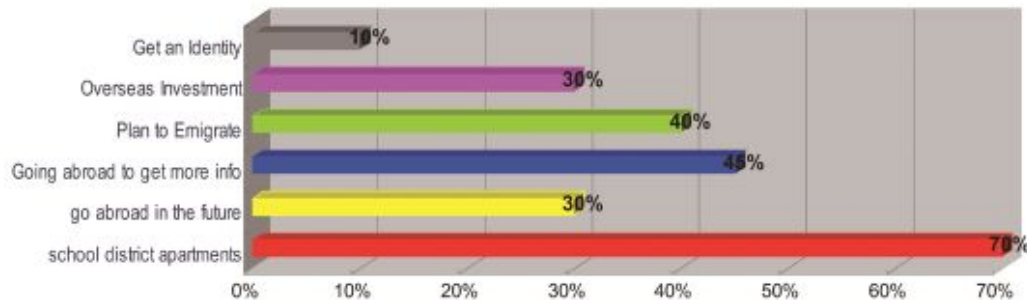

海外置业·移民·投资
Overseas Property·Immigration·Investment

2013 海外置业·移民·投资(上海)展览会

Overseas Property & Immigration & Investment Fair, 2013

OPI fairs in 2013

Covering an exhibition area of over **15,000** Square meters
Arresting top overseas real estate enterprises and immigration serviced agencies of more than **300** all over the world
Over **2,000** overseas projects are well presented through our fair
Attracting **45,822** visitors at home and abroad
Intention to turnover on site reaches **CNY1,000,000,000**

Analysis Report

www.shanghaiexhibitions.com

Diagram of exhibition annual increase

Exhibitors Resources

Purpose of Visit Analysis

Visitors Position Analysis

5th Overseas Property & Immigration & Investment Fair
 6th Overseas Property & Immigration & Investment Fair
 7th Overseas Property & Immigration & Investment Fair

Feb. 28- Mar. 2, 2014
 June. 6-8, 2014
 Sep. 5-7, 2014